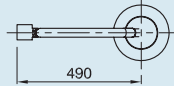

VERSION FOR WALL INSTALLATION

PLACE RANGE