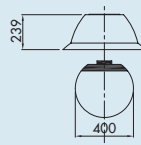

VERSION FOR WALL INSTALLATION

PLACE RANGE